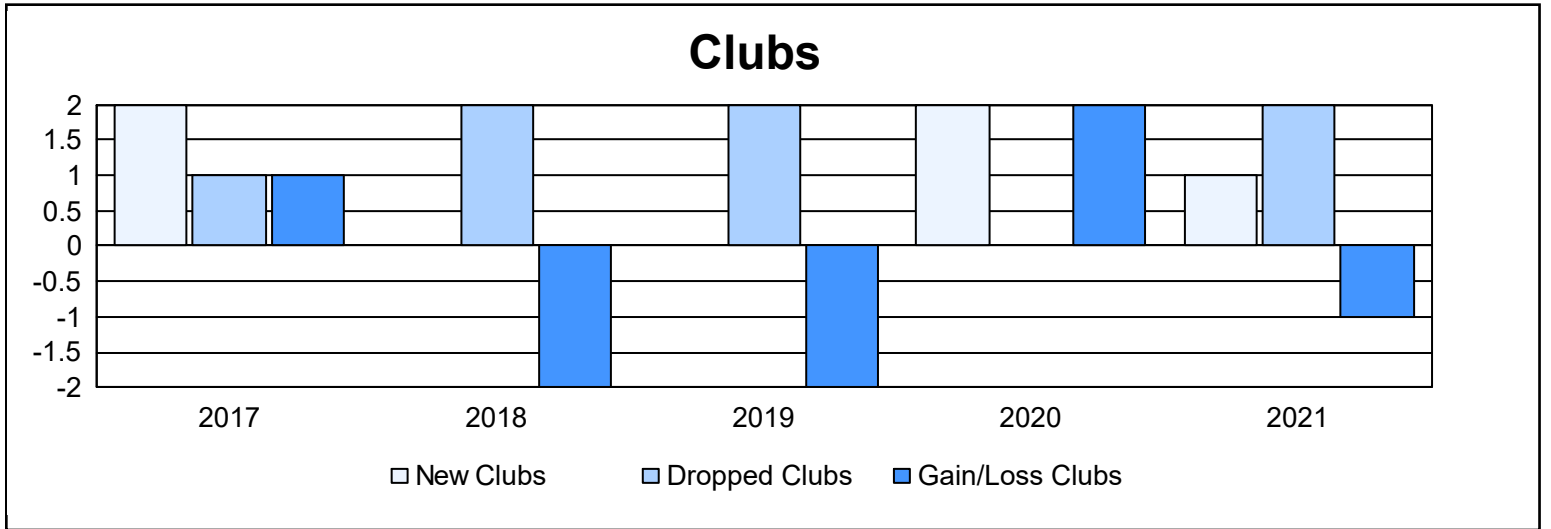

Year	New Clubs	Dropped Clubs	Gain/ Loss Clubs	New Members	Charter Members	Reinstate Members	Transfer Members	Total Member Added	Total Members Dropped	Gain/ Loss Members
2016-2017	2	1	1	111	50	6	11	178	182	-4
2017-2018	0	2	-2	119	3	12	5	139	230	-91
2018-2019	0	2	-2	99	0	6	11	116	147	-31
2019-2020	2	0	2	71	60	8	6	145	120	25
2020-2021	1	2	-1	102	29	14	6	151	167	-16
<b>Average</b>	<b>1</b>	<b>1</b>	<b>0</b>	<b>100</b>	<b>28</b>	<b>9</b>	<b>8</b>	<b>146</b>	<b>169</b>	<b>-23</b>

### Membership Composition June 2021 Cumulative