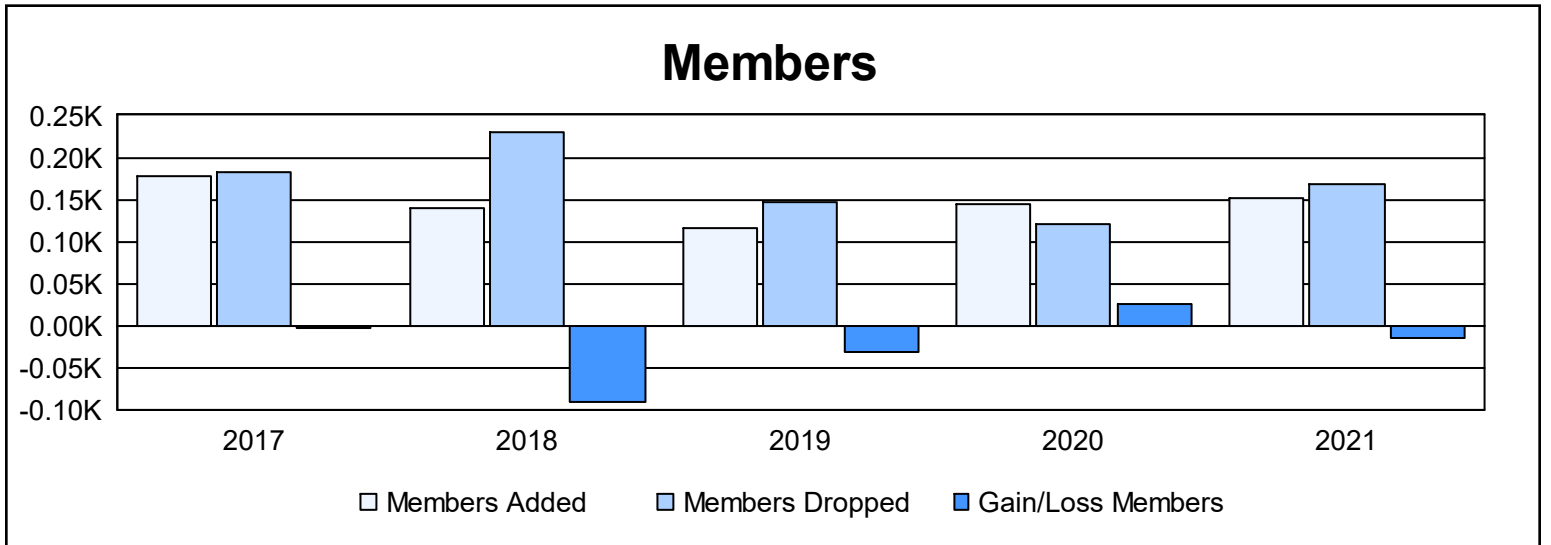

Year	New Clubs	Dropped Clubs	Gain/ Loss Clubs	New Members	Charter Members	Reinstate Members	Transfer Members	Total Member Added	Total Members Dropped	Gain/ Loss Members
2016-2017	2	1	1	111	50	6	11	178	182	-4
2017-2018	0	2	-2	119	3	12	5	139	230	-91
2018-2019	0	2	-2	99	0	6	11	116	147	-31
2019-2020	2	0	2	71	60	8	6	145	120	25
2020-2021	1	2	-1	102	29	14	6	151	167	-16
<b>Average</b>	<b>1</b>	<b>1</b>	<b>0</b>	<b>100</b>	<b>28</b>	<b>9</b>	<b>8</b>	<b>146</b>	<b>169</b>	<b>-23</b>

### Membership Composition June 2021 Cumulative